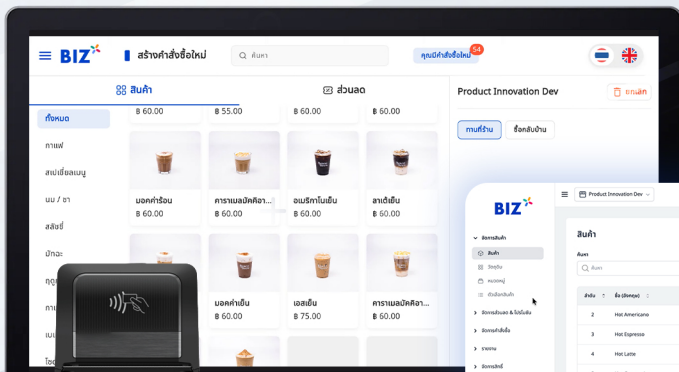

DIGITAL CAFÉ

SOLUTIONS

WORLDWIDE COFFEE Flagship Store

INTRAMAX BUILDING, CHAN ROAD
SATHORN, BANGKOK

Ordering-Tablet

Order easily from your seat

Order Helper

Ordering via Ordering Assistant

Scan-to-Order

Scan QR Code for Self-Ordering

POS System

Fast Order Settlement

KDS

Live Order Tracking in Kitchen

Bills Printer

Print Order, Prep, and Serve

Self-Order Kiosk

Self-Select Dishes at Kiosks

PREPARING STORE
EQUIPMENT & SALES KIT

End-to-End Offering

Hardware & Equipmen

Platform Subscription

Service & Support

Digital Café Packages

	Starter	Plus	Pro
HARDWARE	Fast Opening Café	Intelligent Experience Café	Scale & Expansion Café
Mobile POS	✓		✓
Tablet POS			✓
Desktop POS		✓	✓
Printer		✓	✓
Paper	✓	✓	✓
Scanner			✓
Kiosk			✓
Signage			✓
Software	✓	✓	✓
HIGHLIGHT!			
One Time Equipment + Subscription	✓	✓	✓
Machine x QR Services	✓	✓	✓
Free Setup & Onboard	✓	✓	✓
Line Support	✓	✓	✓
Unlimit Seats		✓	✓
Integration & Customisation			✓
Multi-branch / Franchise			✓