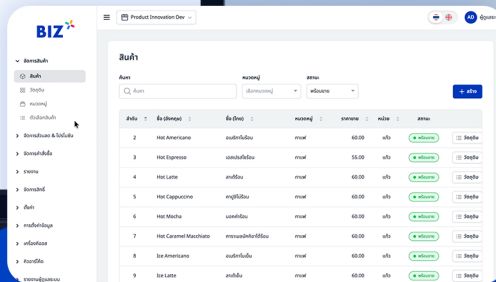

DIGITAL CAFÉ

SOLUTIONS

WORLDWIDE COFFEE Flagship Store

INTRAMAX BUILDING, CHAN ROAD
SATHORN, BANGKOK

Ordering-Tablet

Order easily from your seat

Order Helper

Ordering via Ordering Assistant

Scan-to-Order

Scan QR Code for Self-Ordering

POS System

Fast Order Settlement

KDS

Live Order Tracking in Kitchen

Bills Printer

Print Order, Prep, and Serve

Self-Order Kiosk

Self-Select Dishes at Kiosks

PREPARING STORE
EQUIPMENT & SALES KIT

End-to-End Offering

Hardware & Equipmen

Platform Subscription

Service & Support